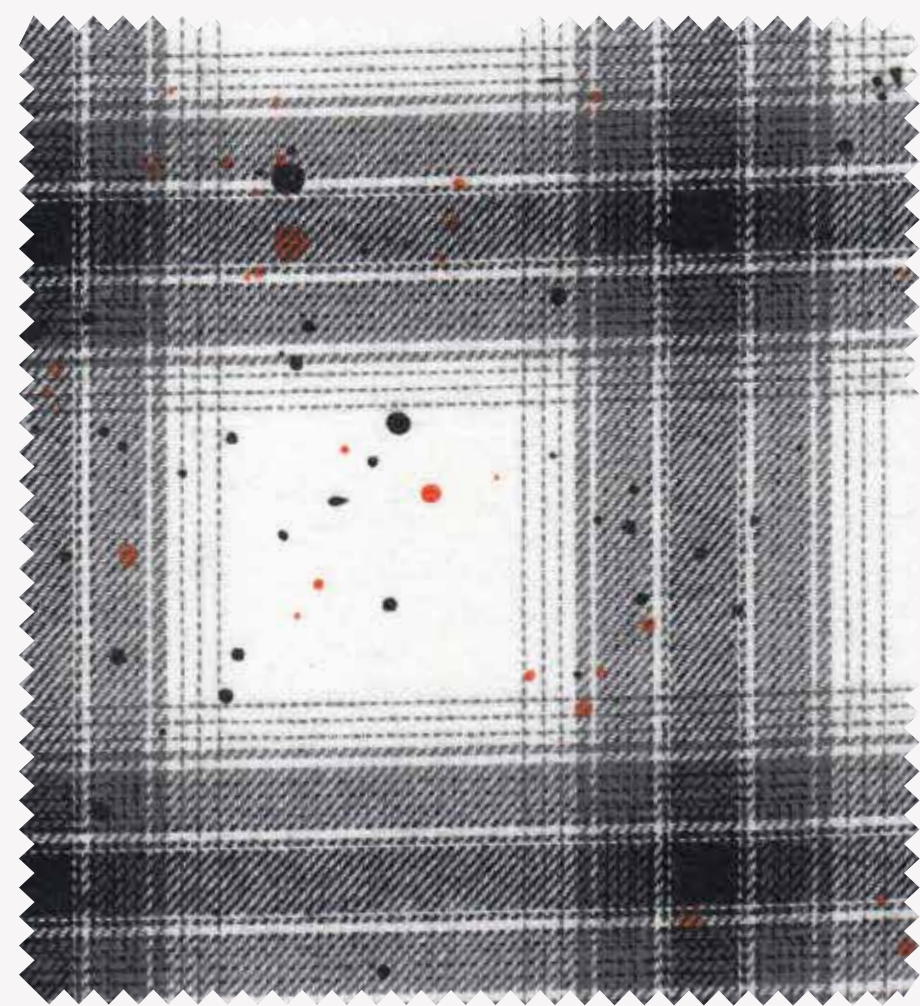

FLANNEL FABRIC

season:AW21

FABRIC SPECIFICATION

Dispo No:	
Composition:	
Construction:	
Width:	
GSM:	
Finish:	
Price: